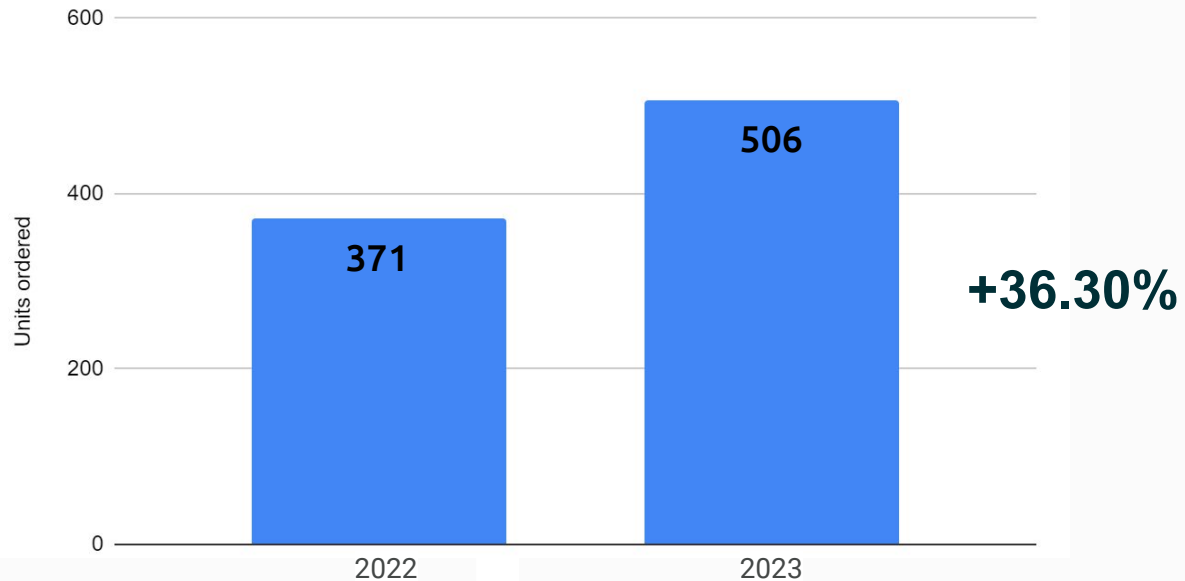

Business Reports | Detail Page Sales and Traffic By Child Item [Learn more](#)

From Date To Date

Download (.csv)

<input type="checkbox"/>	(Parent) ASIN <input type="text"/>	(Child) ASIN <input type="text"/>	Sessions - Total <input type="text"/>	Units Ordered <input type="text"/>	Unit Session Percentage <input type="text"/>
<input type="checkbox"/>	B0787YN5RM	B0787YN5RM	4,913	506	10.3%
<input type="checkbox"/>					
<input type="checkbox"/>					
<input type="checkbox"/>					

Year to Year Valentine's Day

Sessions

Year to Year Valentine's Day

Units ordered

Year to Year Valentine's Day

Conversion rate

Thanks!