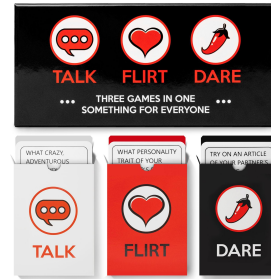

Before and After