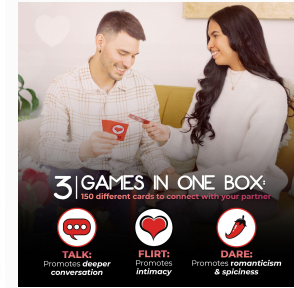

Before and After