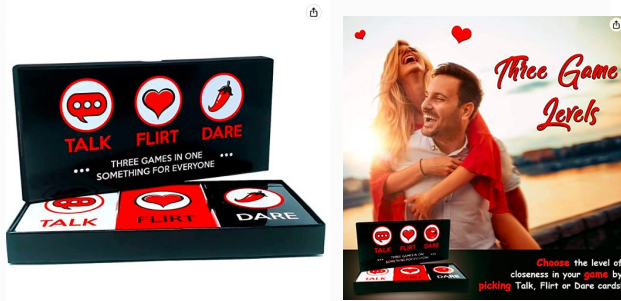

Before and After