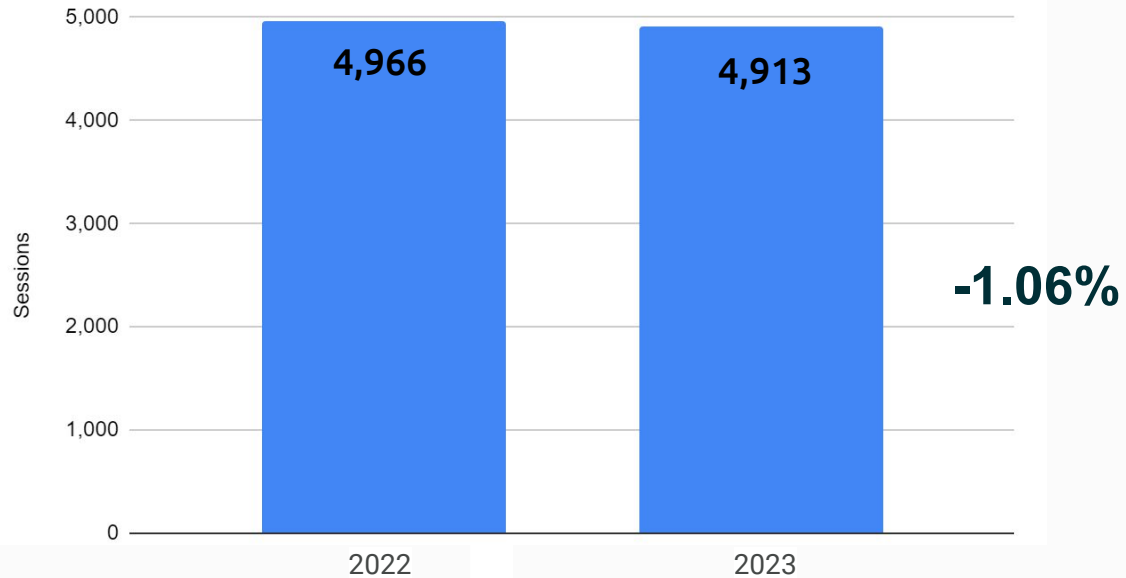

Business Reports | Detail Page Sales and Traffic By Child Item [Learn more](#)

From Date To Date

Download (.csv)

<input type="checkbox"/>	(Parent) ASIN <input type="text"/>	(Child) ASIN <input type="text"/>	Sessions - Total <input type="text"/>	Units Ordered <input type="text"/>	Unit Session Percentage <input type="text"/>
<input type="checkbox"/>	B0787YN5RM	B0787YN5RM	4,913	506	10.3%
<input type="checkbox"/>					
<input type="checkbox"/>					
<input type="checkbox"/>					

Year to Year Valentine's Day

Sessions

Year to Year Valentine's Day

Units ordered

Year to Year Valentine's Day

Conversion rate

Thanks!